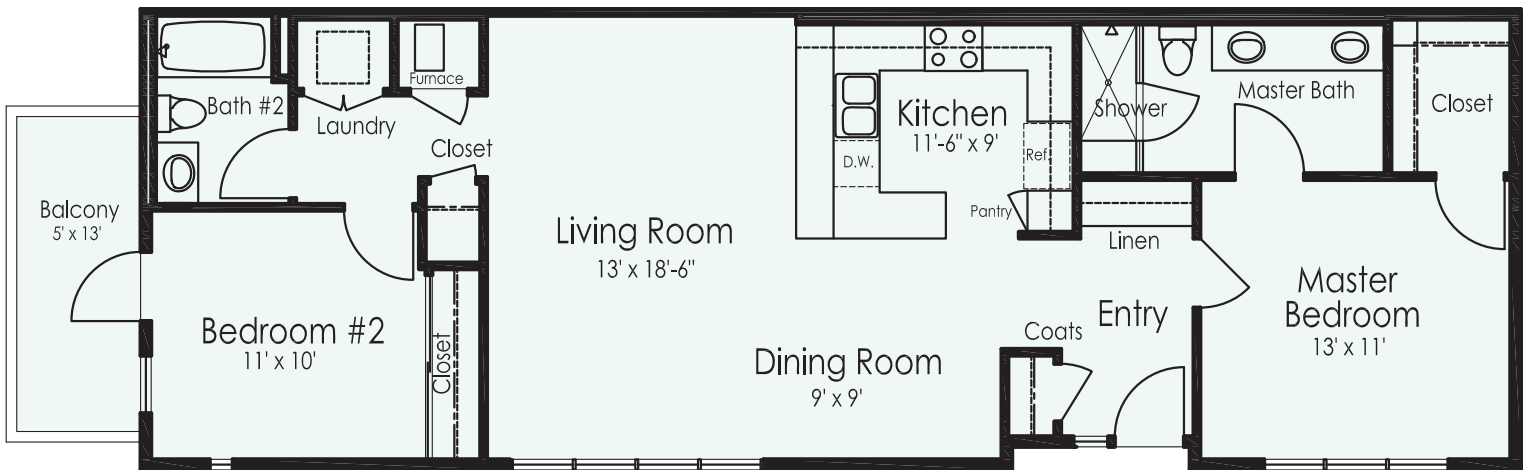

**PLAN F1 and F1(R)**

924 Hornblend | #101, #102(R)

**2 Bedrooms | 2 Bathrooms**  
**Approximately 1191 sq. ft.**

*The seller reserves the right to make changes or modifications to plans, specifications, and features. Floor plans may vary with unit and location. Square footage is approximate. Prices subject to change without prior notice.*