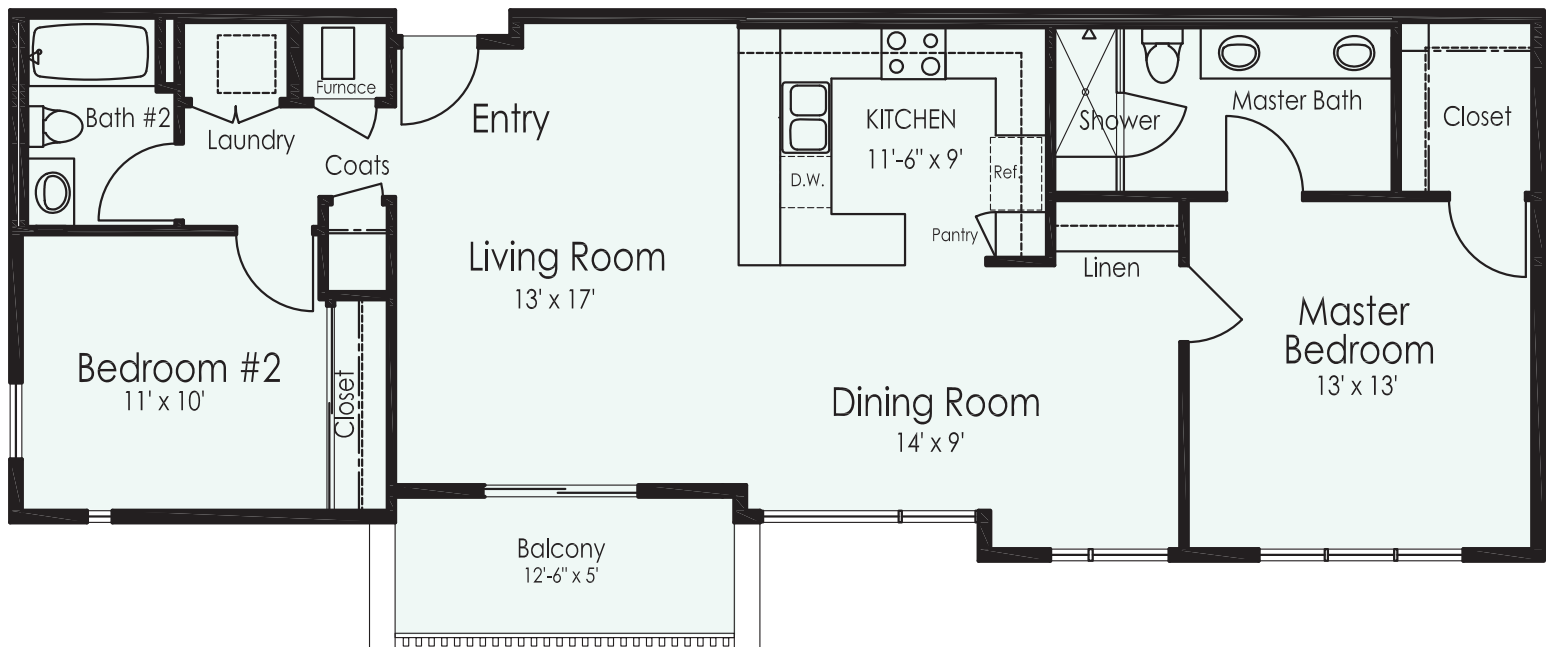

PLAN F3 and F3(R)

924 Hornblend | #207, #208(R), #306, #310(R)

2 Bedrooms | 2 Bathrooms
Approximately 1210 sq. ft.

The seller reserves the right to make changes or modifications to plans, specifications, and features. Floor plans may vary with unit and location. Square footage is approximate. Prices subject to change without prior notice.